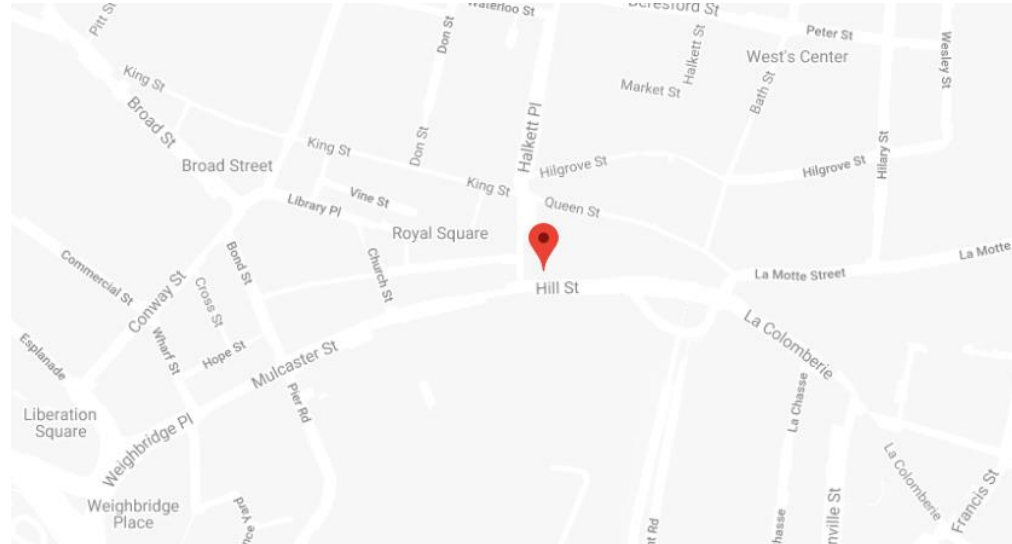

Location details of The Training Room, 23 Hill Street, St Helier JE2 4UA

*Directions: If driving past Snow Hill, the premises will be on your right, just before you reach the traffic lights. The building has purple paintwork, and the number 23 is in the glass panel above the door.*